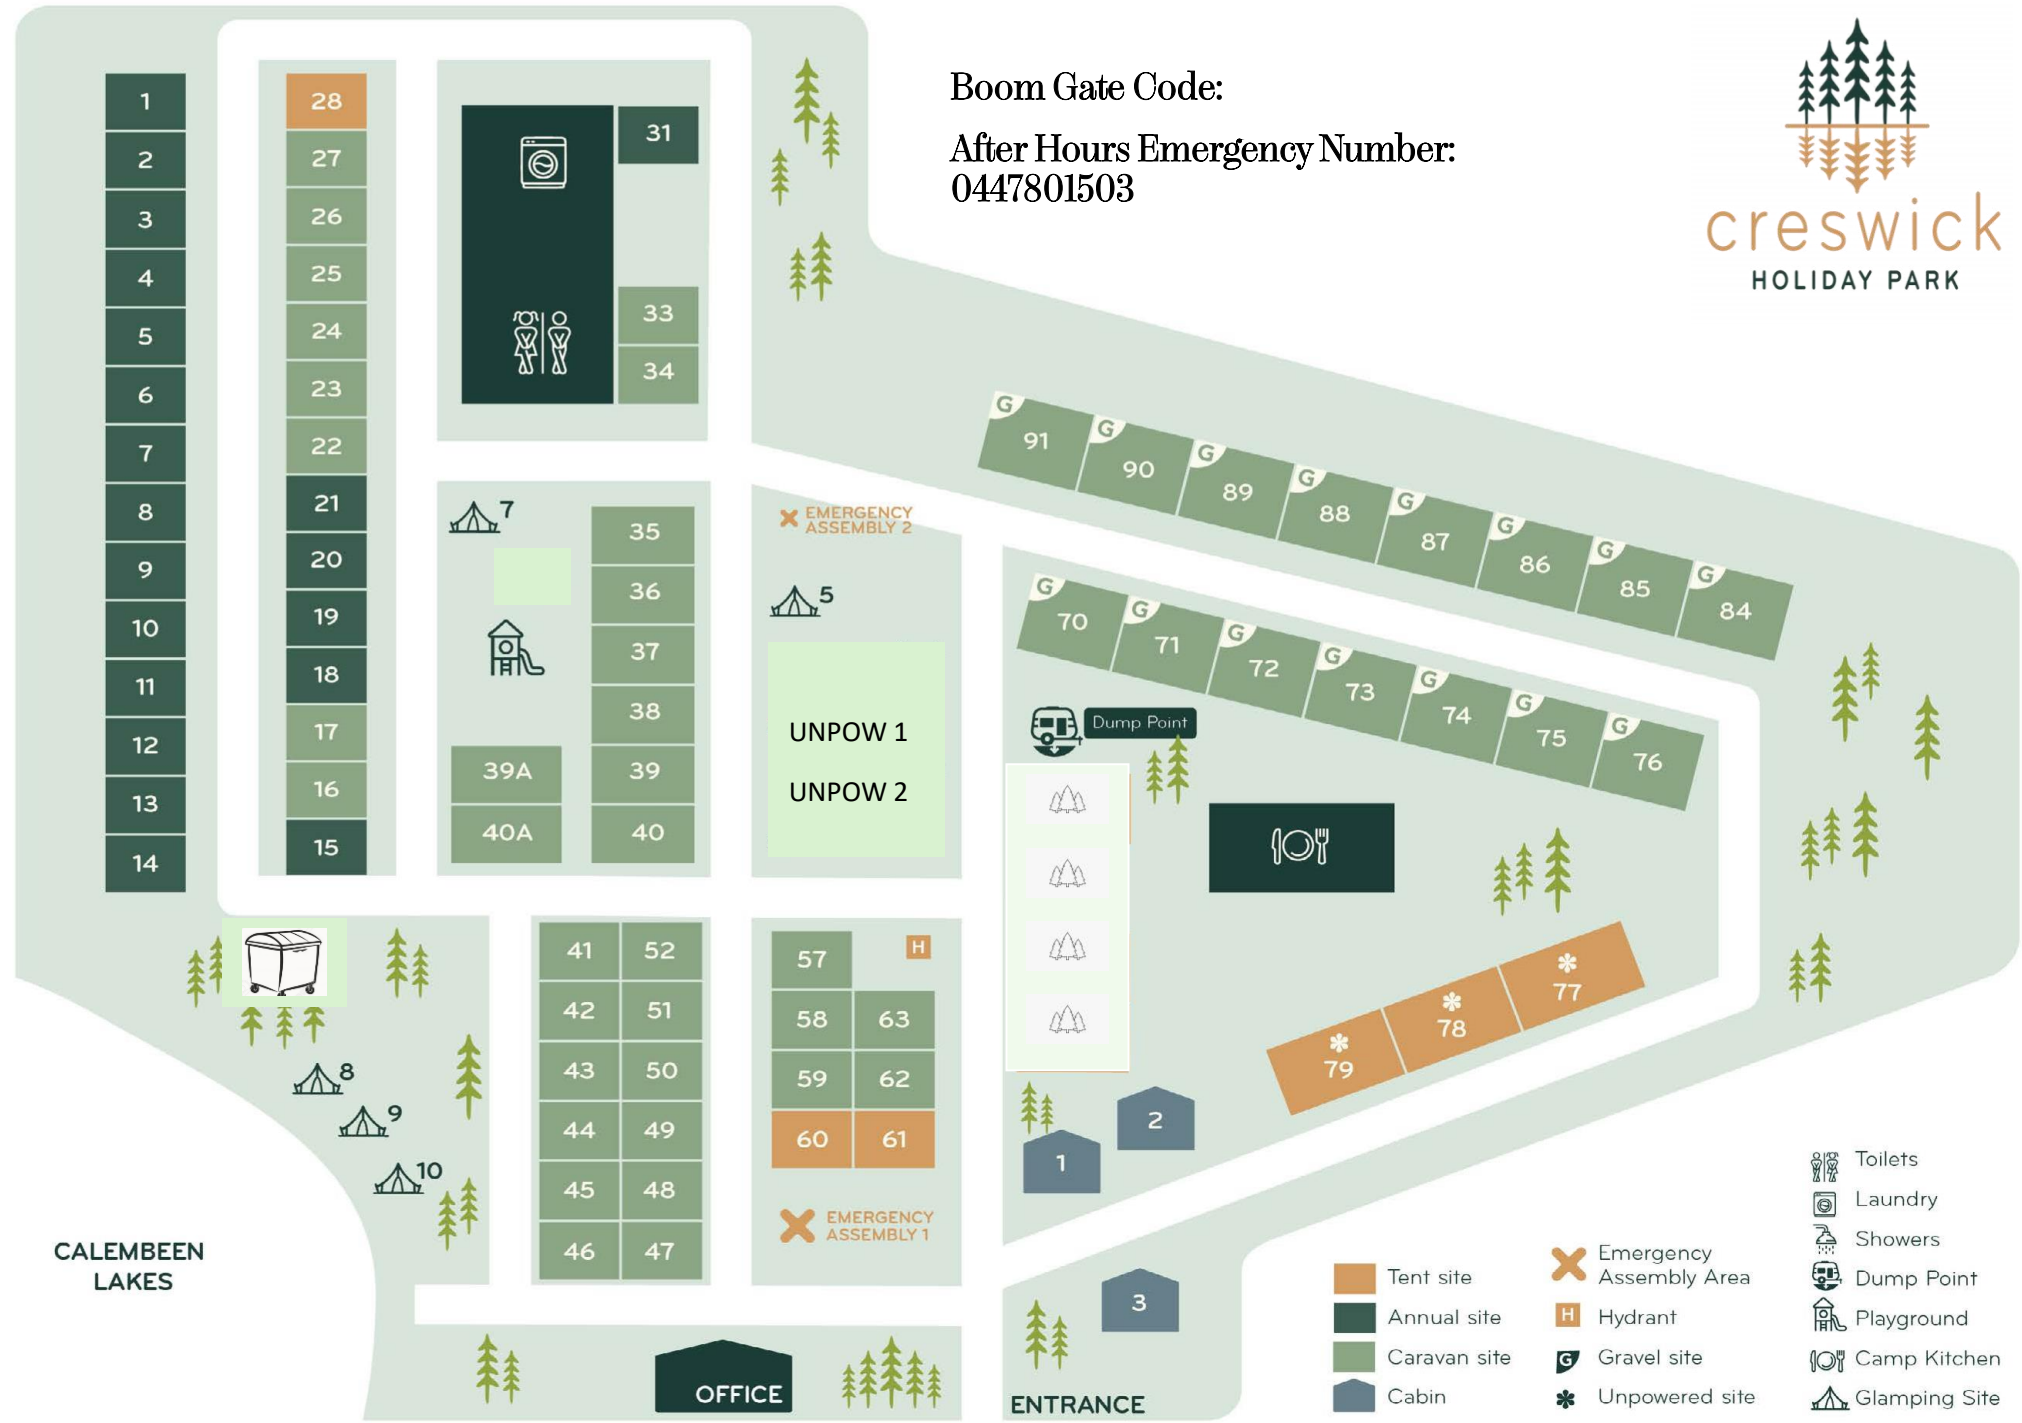

creswick
HOLIDAY PARK

Boom Gate Code:

After Hours Emergency Number:
0447801503

CALEMBEEN LAKES

OFFICE

ENTRANCE

CUSHING AVE

- Tent site
- Annual site
- Caravan site
- Cabin
- Emergency Assembly Area
- Hydrant
- Gravel site
- Unpowered site
- Toilets
- Laundry
- Showers
- Dump Point
- Playground
- Camp Kitchen
- Glamping Site