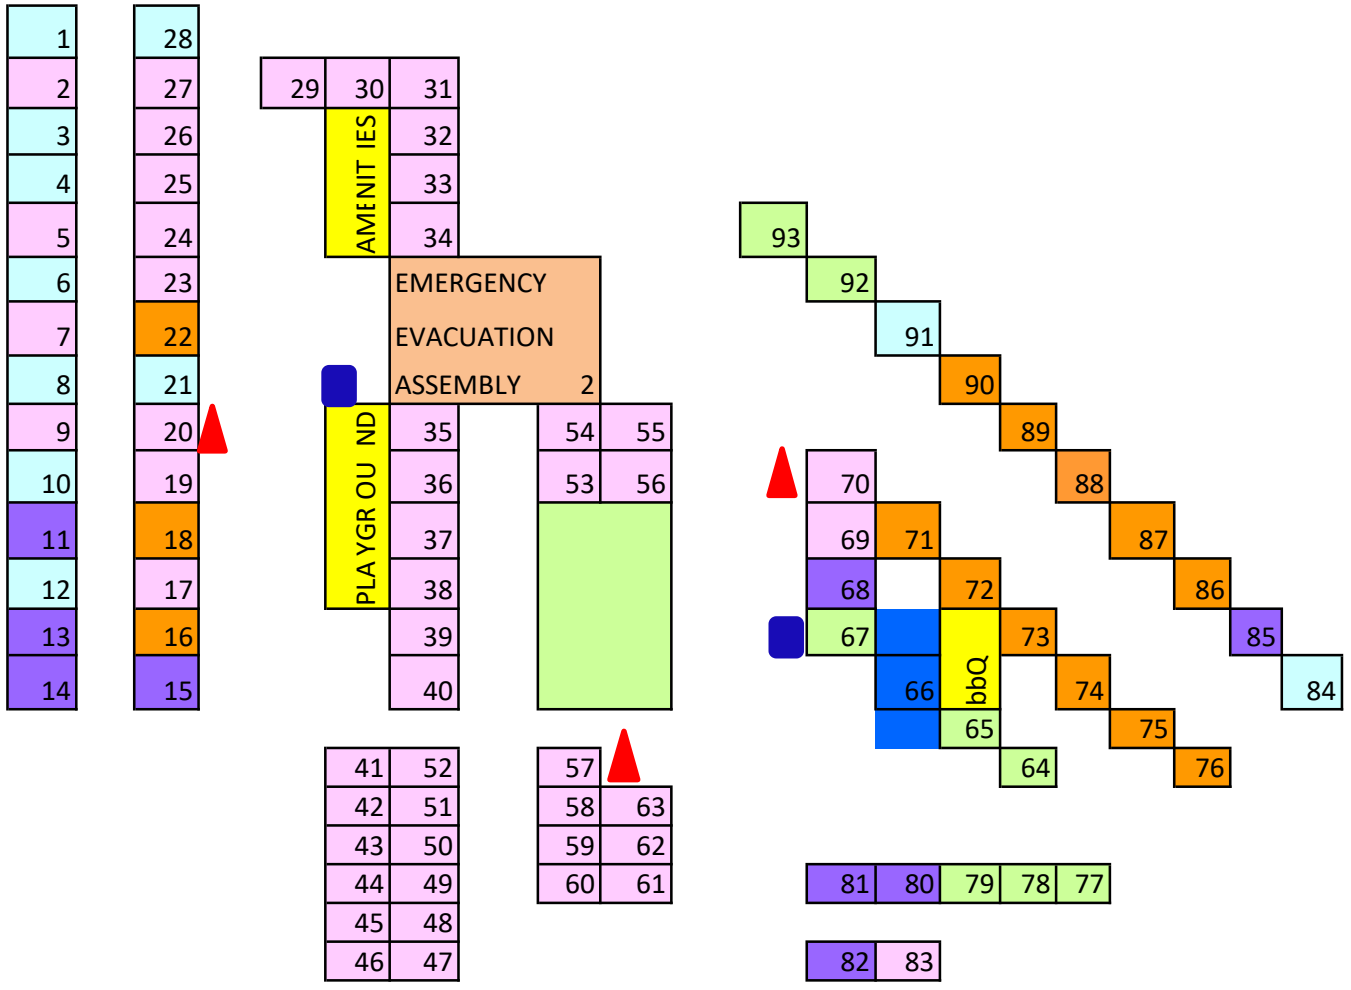

CRESWICK CALEMBEEN LAKE CARAVAN PARK SITE MAP

 FIRE HOSE REELS

 FIRE HYDRANT

 POWERED SITES

 UNPOWERED SITES

 CABINS

 PERMANENTS

 ANNUALS

E
N
T
R
A
N
C
E

EMERGENCY
EVACUATION
ASSEMBLY 1